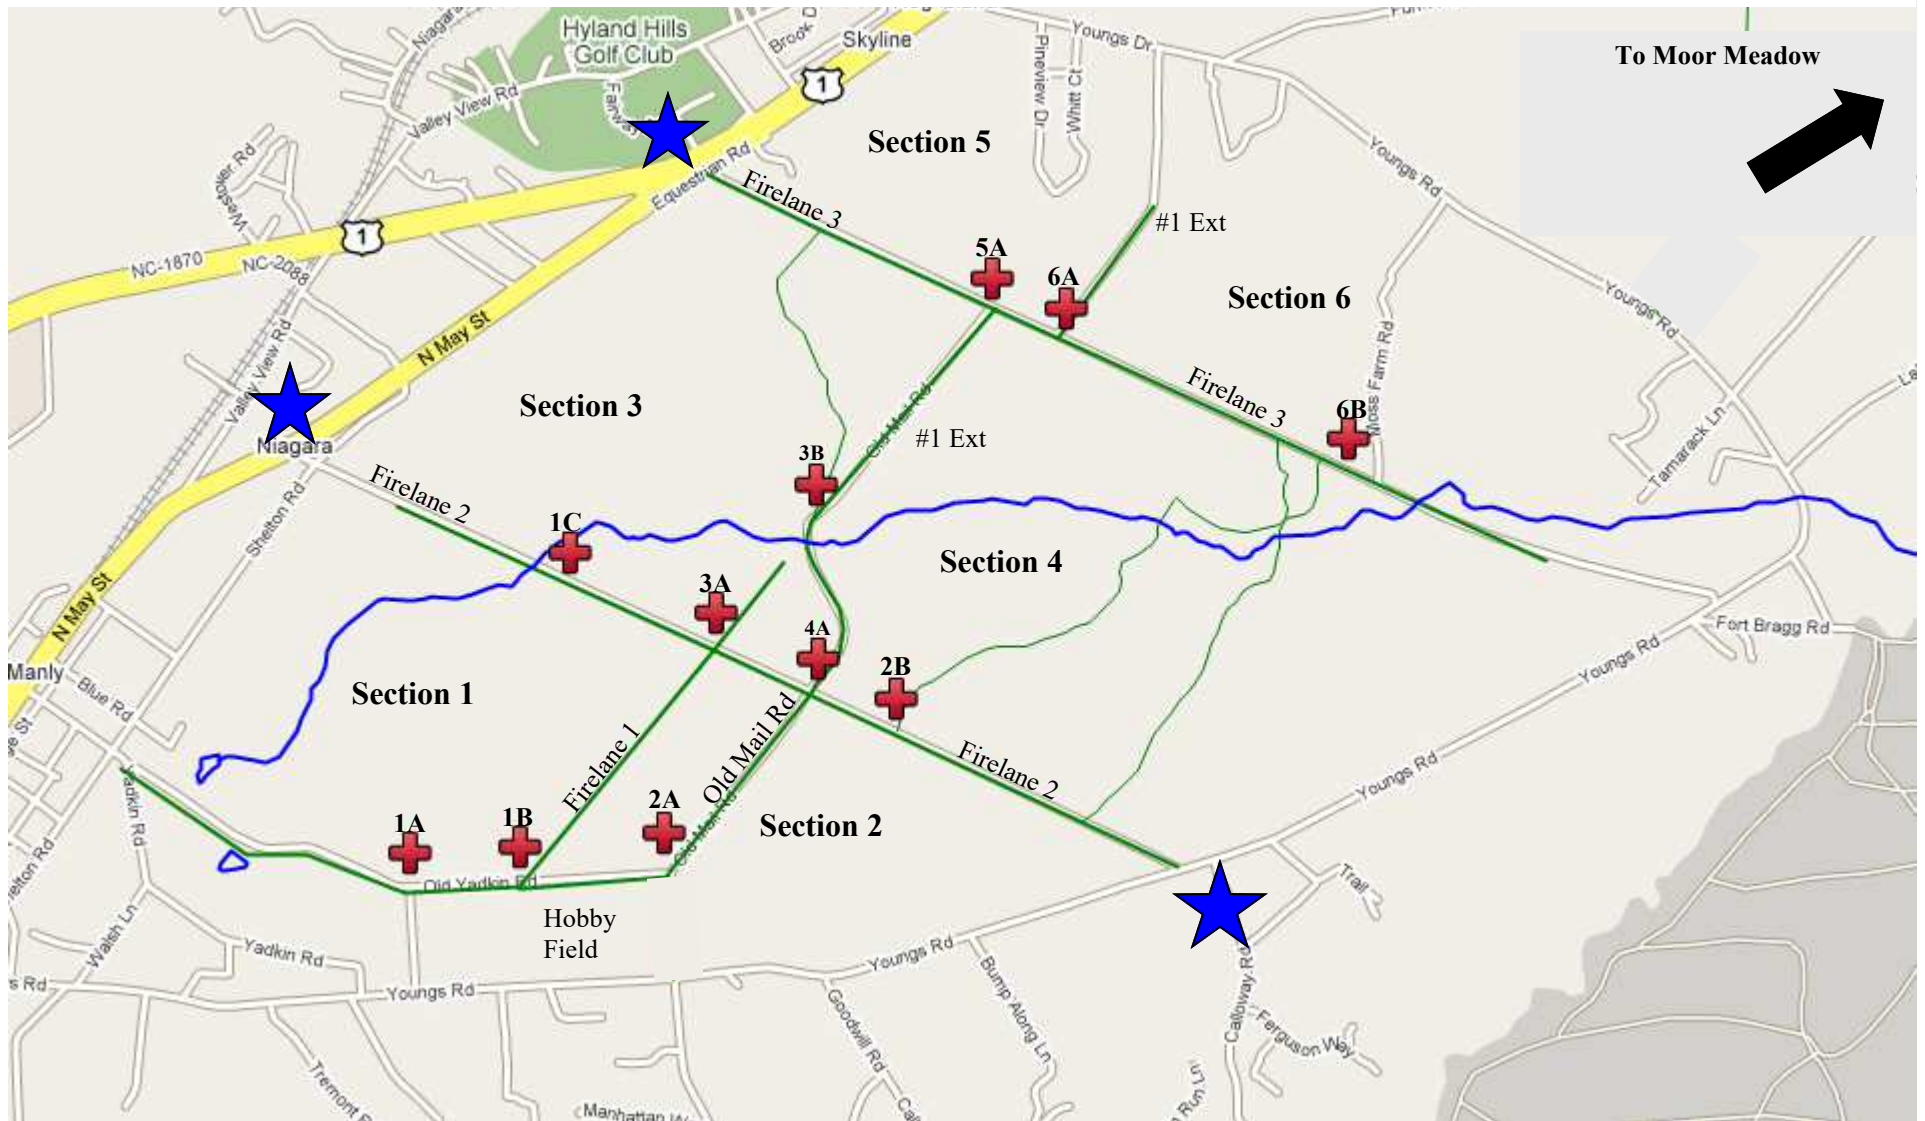

Please visit our website at [www.walthour-moss.org](http://www.walthour-moss.org) to access our interactive Google WMF Trail Map.

Legend:

 GPS Emergency Markers

 Streams

 EMS Meeting Points

 Major Trails